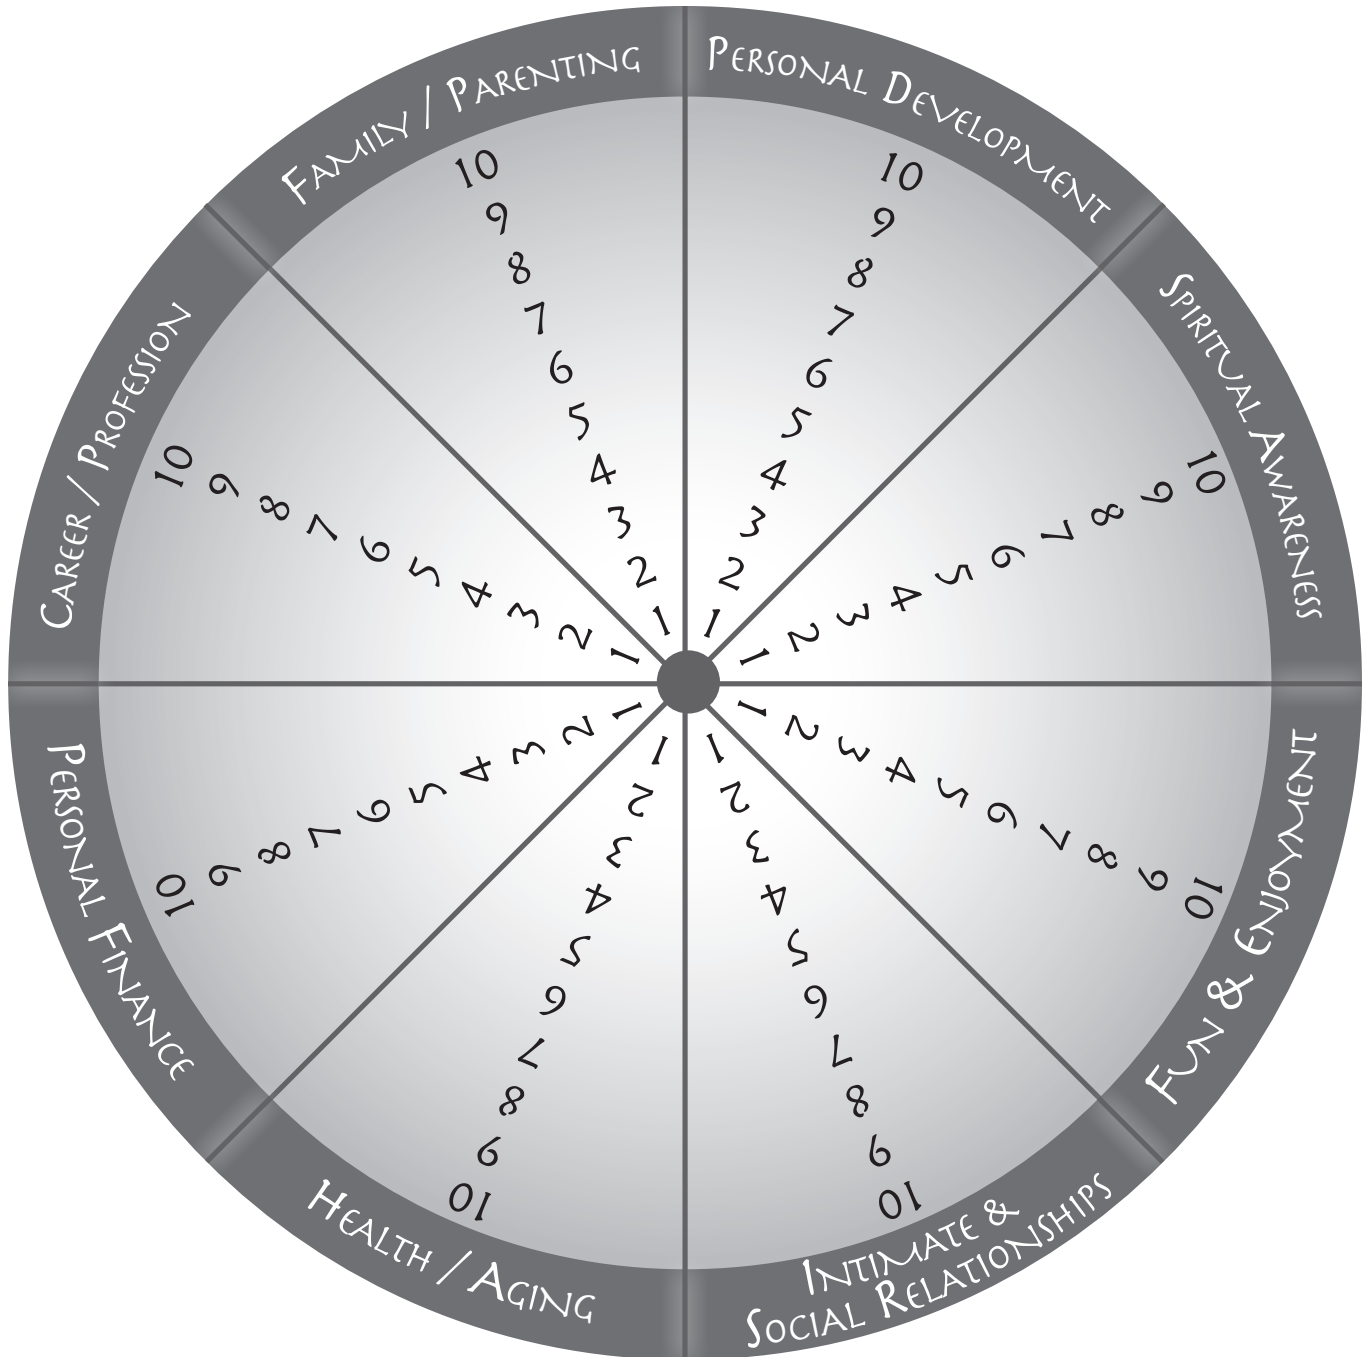

# WHEEL OF LIFE

**Directions:** for each section of the wheel, circle the number that represents your current level of satisfaction in that area. The higher the number, the more satisfied you are in that area.