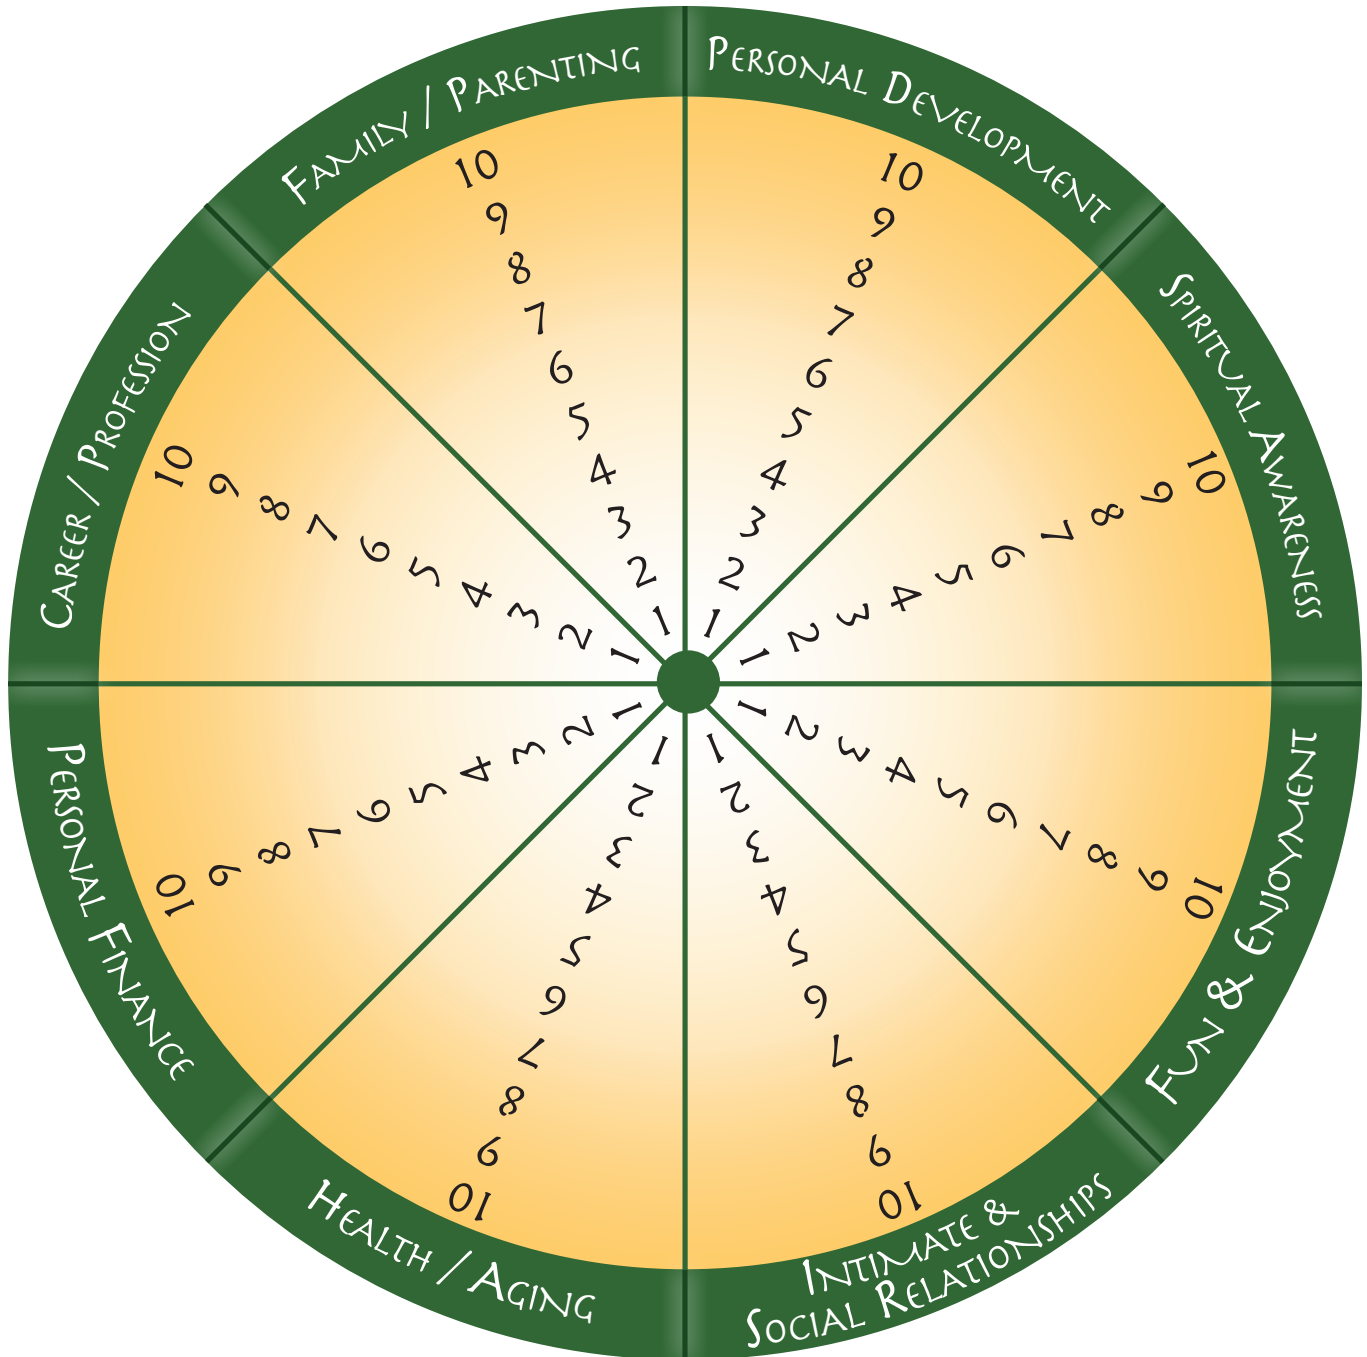

# WHEEL OF LIFE

**Directions:** for each section of the wheel, circle the number that represents your current level of satisfaction in that area. The higher the number, the more satisfied you are in that area.